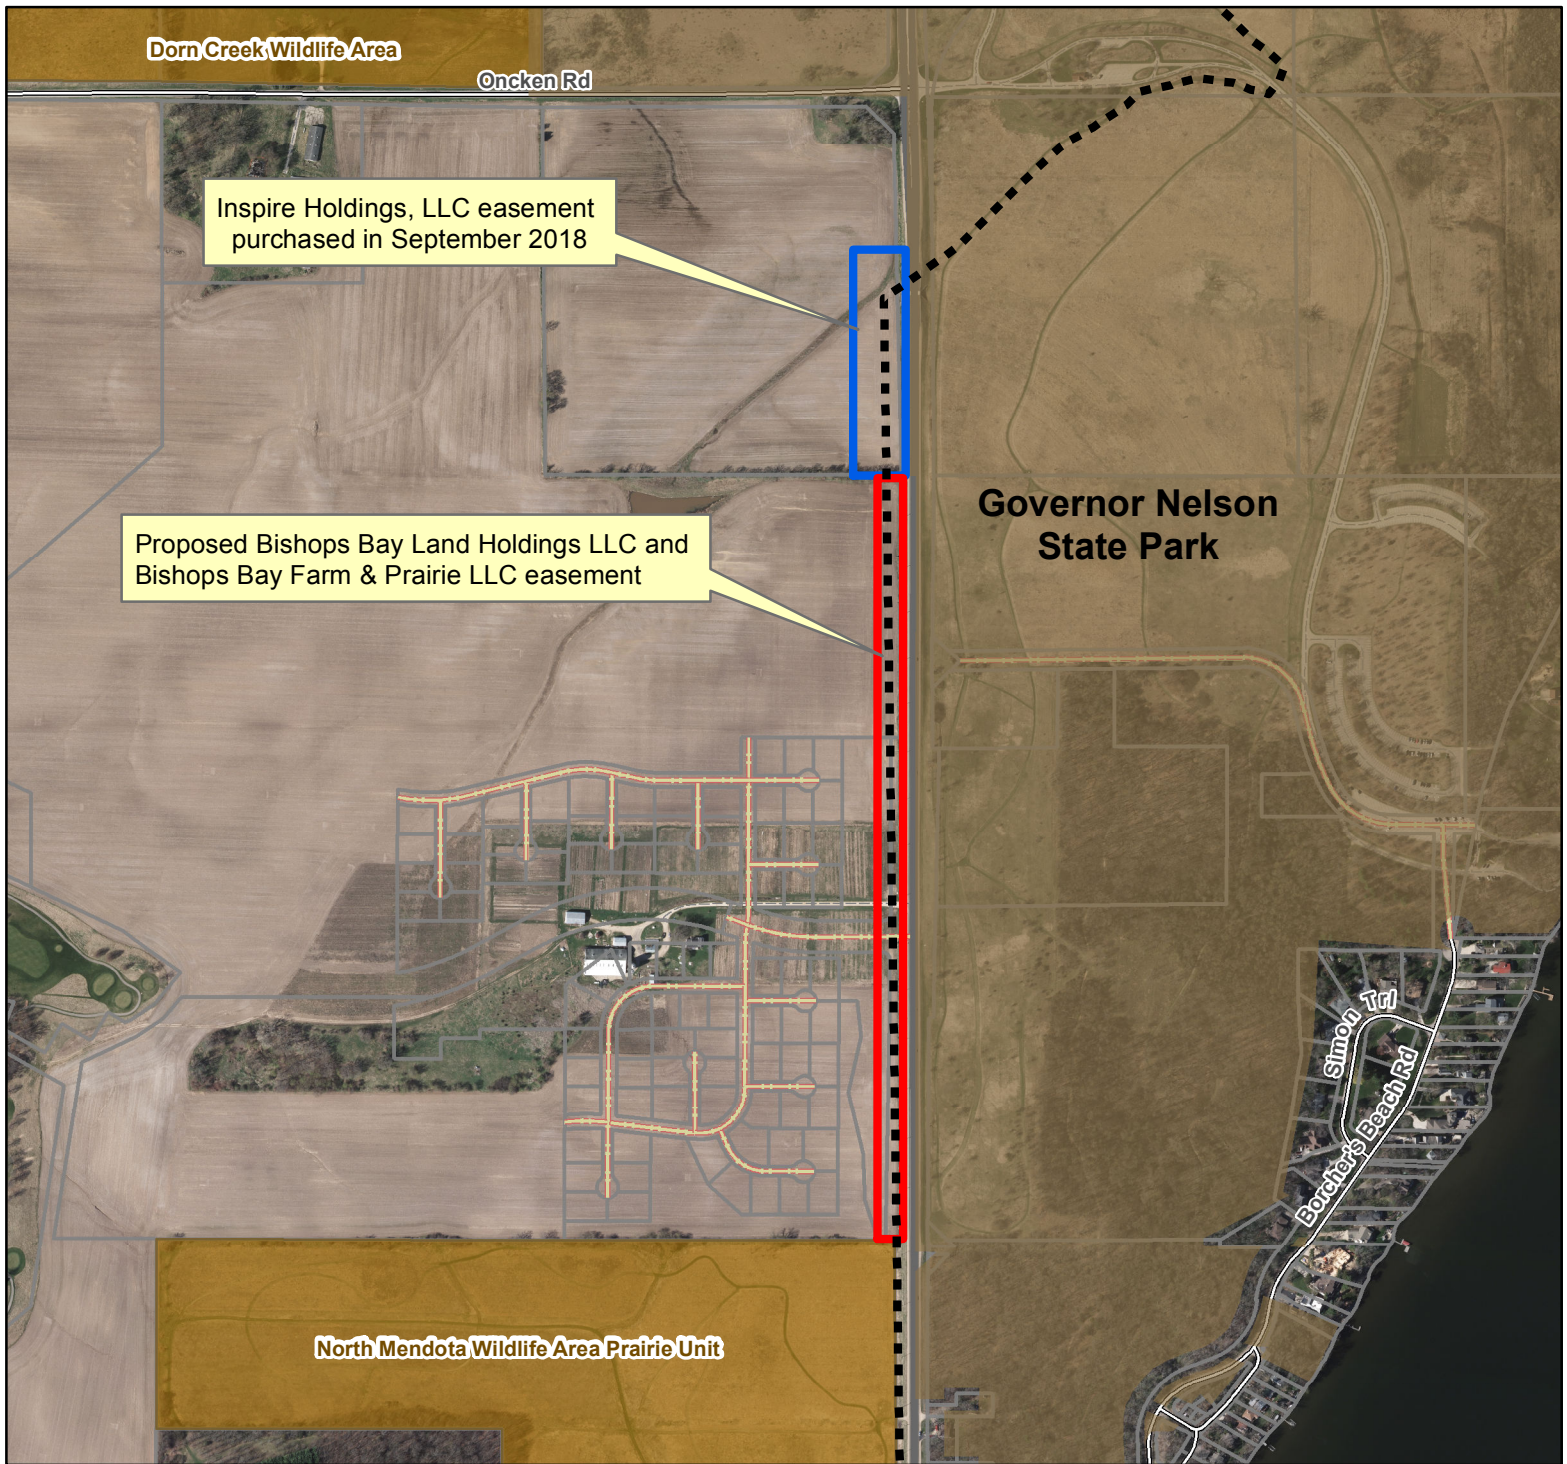

**Bishops Bay Land Holdings LLC and Bishops Bay Farm & Prairie LLC Easement Parcel;  
Town of Westport, North Mendota Trail; Approx. 5.8 acres**

- Proposed easement parcel purchase
- Inspire Holdings LLC easement parcel (purchased 9/2018)
- Proposed North Mendota Trail
- North Mendota Wildlife Area
- Governor Nelson State Park (WI DNR)